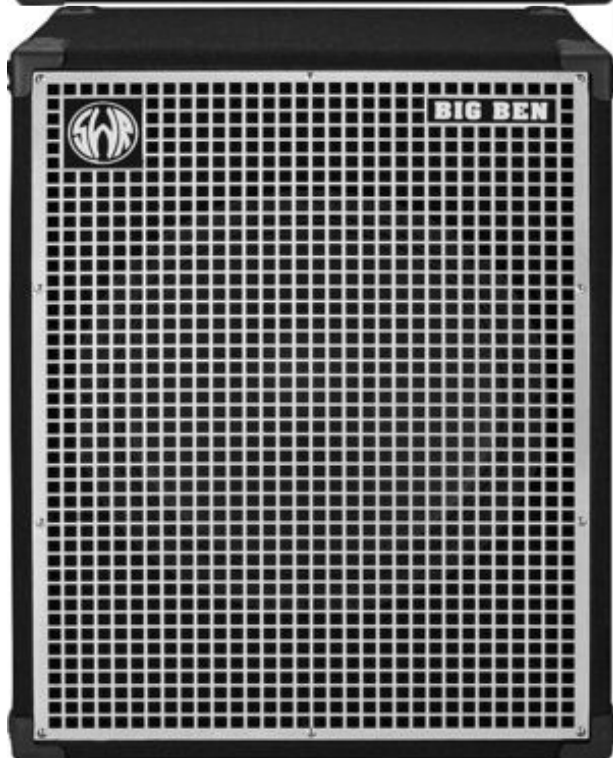

Snake eyed blues . . .

Bass Rig Specification (Festivals / Large Venues)

Carvin BX1500

2 x 750 watts @ 2 ohms
2U rack mount, weight 10lbs

SWR Goliath Jr III

400 watts @ 8 ohms
2 x 10" SWR speakers
Horn tweeter with attenuator
Front port
15.75"H x 23"W x 16.5"D
Weight 55lbs
Dual Speakon® and
1/4" speaker jacks

SWR Big Ben

400 watts @ 8 ohms
18" Bag End driver
Rear ported enclosure
30.5"H x 23"W x 18.5"D
Weight 73lbs
Speakon® connector

Snake eyed blues . . .

Bass Rig Specification (Small Venues)

SWR Workingman's 15
15" custom SWR driver + piezo horn
160 Watts (200W with ext. cab)
XLR balanced D.I. output
Tuner out / Headphone out
Active / Passive inputs
Pre-amp clip LED / Input Gain
Aural Enhancer
3-band EQ with swept mid-range
Transparency control
Effects loop with blend control
Horn defeat switch
Automatic limiter
Limiter with defeat switch
27.625"H x 20.75"W x 16.25"D
Weight 70lbs

SWR Goliath Jr III
400 watts @ 8 ohms
2 x 10" SWR speakers
Horn tweeter with attenuator
Front port
15.75"H x 23"W x 16.5"D
Weight 55lbs
Dual Speakon® and
1/4" speaker jacks